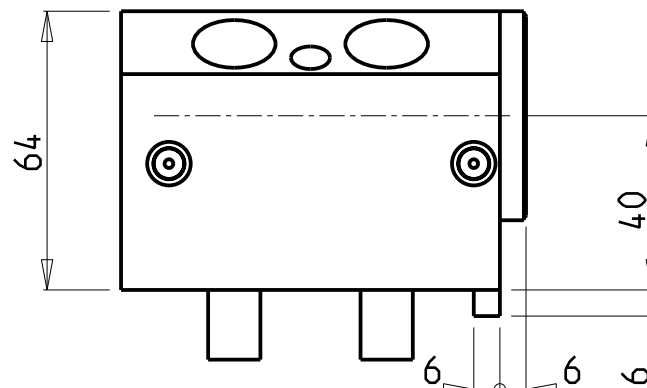

VERSIONE DESTRA (RC)
RIGHT VERSION (RC)
RECHTE-VERSION (RC)

VERSIONE SINISTRA (LC)
LEFT VERSION (LC)
LINKE-VERSION (LC)

PER ORDINARE LA VERSIONE SX
AGGIUNGERE "LC" AL CODICE IN TABELLA.
ES: MNL0464010 DIVENTA MNL0464010LC

TO ORDER LEFT VERSION
ADD A "LC" IN THE CODE-CHARTS.
EXAMPLE: MNL0464010 BECOMES MNL0464010LC

UM DIE LINKE-VERSION ZU BESTELLEN, BEI DER
ARTIKELBEZEICHNUNG "LC" HINZUFUEGEN.
BEISPIEL: MNL0464010 WIRD DANN MNL0464010LC

Cod. MT	N°Utensili N°Tools N°Werkzeuge	Lubrificazione int. Coolant through Innenkuehlung	TAGLIA Size Masse
MSL0034010	1	X	C4

GOODWAY
MOD: GS200/230/260/280 - GA200/260/280 - GA2000/2600/2800/3000/3300/3600

PORTAUTENSILE ASSIALE SINGOLO MT CAPTO
Axial single static tool MT CAPTO
Axial Single-Werkzeughalter MT CAPTO

Subject to change without notice.

M.T. srl

Via Casino Albini 480
Tel. 0541/956034-957884
Fax 0541/956341
47842 S. GIOVANNI IN M. (RN)
e-mail: mtma@mtmarchetti.com
http://www.mtmarchetti.com

PRODUZIONE MODULI ROTANTI

PAGINA GDW550-B-40