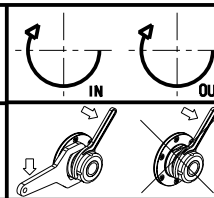

Cod. MT	TAGLIA Size Masse	I	RPM	Coppia Max Max Torque Max Drehmoment	Lubr.esterna Ext. coolant Aussenkuehlung
MSL0060140	C4	1:1	6000	70Nm	X

GOODWAY

MOD: GS200/230/260/280 - GA200/260/280 - GA2000/2600/2800/3000/3300/3600

MODULO MOTORIZZATO RADIALE MT CAPTO

Radial driven tool MT CAPTO

Radial angetriebenes Werkzeug MT CAPTO

Subject to change without notice.