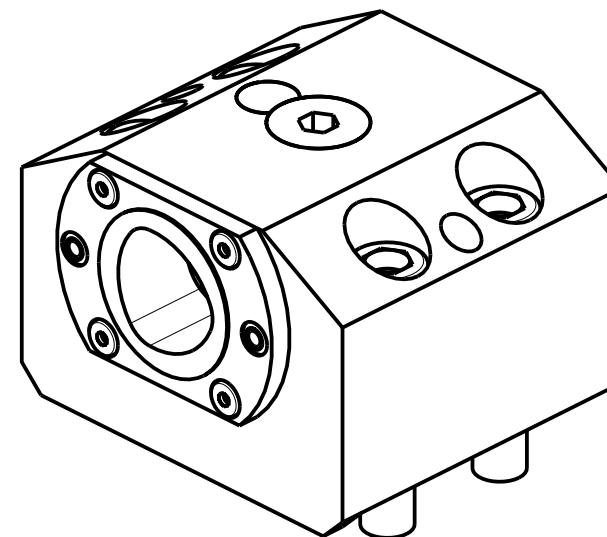

VERSIONE DESTRA (RC)
RIGHT VERSION (RC)
RECHTE-VERSION (RC)

VERSIONE SINISTRA (LC)
LEFT VERSION (LC)
LINKE-VERSION (LC)

PER ORDINARE LA VERSIONE SX
AGGIUNGERE "LC" AL CODICE IN TABELLA.
ES: MNL0464010 DIVENTA MNL0464010LC

TO ORDER LEFT VERSION
ADD A "LC" IN THE CODE-CHARTS.
EXAMPLE: MNL0464010 BECOMES MNL0464010LC

UM DIE LINKE-VERSION ZU BESTELLEN, BEI DER
ARTIKELBEZEICHNUNG "LC" HINZUFUEGEN.
BEISPIEL: MNL0464010 WIRD DANN MNL0464010LC

Cod. MT	N°Utensili N°Tools N°Werkzeuge	Lubrificazione int. Coolant through Innenkuehlung	TAGLIA Size Masse
MSL0034010	1	X	C4

GOODWAY
MOD: GS200/230/260/280 - GA200/260/280 - GA2000/2600/2800/3000/3300/3600

PORTAUTENSILE ASSIALE SINGOLO MT CAPTO
Axial single static tool MT CAPTO
Axial Single-Werkzeughalter MT CAPTO

Subject to change without notice.

M.T. srl

Via Casino Albini 480
Tel. 0541/956034-957884
Fax 0541/956341
47842 S. GIOVANNI IN M. (RN)
e-mail: mtma@mtmarchetti.com
http://www.mtmarchetti.com

PRODUZIONE MODULI ROTANTI

PAGINA GDW550-B-40